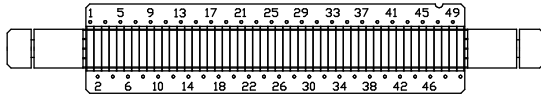

ONETOUCH GRIDCUTTERS

CHOOSE FROM NINE CONFIGURATIONS

Actual size GridCutters below – trim out to see what size suits you!
Custom configuration available.

Blades (1.0mm x 5.0mm) CAT# MEE1-5-50
Excises 50 bands
Mount & Pick, CAT# MEF50-5

Blades (2.0mm x 7.0mm) CAT# MEE2-7-25
Excises 25 bands
Mount & Pick, CAT# MEF50-7

Blades, (2.0mm x 9.0mm) CAT# MEE2-9-34
Excises 34 bands
Mount & Pick, CAT# MEF67-9

Blades (1.5mm x 5.0mm) CAT# MEE1.5-5-48
Excises 48 bands
Mount & Pick, CAT# MEF72-5

Blades (1.0mm x 10.0mm) CAT# MEE1-10-26
Excises 26 bands
Mount & Pick, CAT# MEF26-10

Blades (1.0mm x 3.5mm) CAT# MEE1-3.5-26
Excises 26 bands
Mount & Pick, CAT# MEF26-3.5

Blades (1.3mm x 1.3mm) CAT# MEE1.3-1.3-36
Excises 36 bands
Mount & Pick, CAT# MEF8-8

Blades (1.0mm x 1.0mm) CAT# MEE1-1-64
Excises 64 bands
Mount & Pick, CAT# MEF8-8

Blades (2.0mm x 2.0mm) CAT# MEE2-2-16
Excises 16 bands
Mount & Pick, CAT# MEF8-8