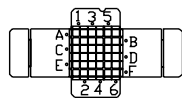

Blades (2.0mm x 7.0mm) CAT# MEE2-7-25
Excises 25 bands
Mount & Pick, CAT# MEF50-7

Blades, (2.0mm x 9.0mm) CAT# MEE2-9-34
Excises 34 bands
Mount & Pick, CAT# MEF67-9

Blades (1.5mm x 5.0mm) CAT# MEE1.5-5-48
Excises 48 bands
Mount & Pick, CAT# MEF72-5

Blades (1.0mm x 10.0mm) CAT# MEE1-10-26
Excises 26 bands
Mount & Pick, CAT# MEF26-10

Blades (1.0mm x 3.5mm) CAT# MEE1-3.5-26
Excises 26 bands
Mount & Pick, CAT# MEF26-3.5

Blades (1.3mm x 1.3mm) CAT# MEE1.3-1.3-36
Excises 36 bands
Mount & Pick, CAT# MEF8-8

Blades (1.0mm x 1.0mm) CAT# MEE1-1-64
Excises 64 bands
Mount & Pick, CAT# MEF8-8

Blades (2.0mm x 2.0mm) CAT# MEE2-2-16
Excises 16 bands
Mount & Pick, CAT# MEF8-8