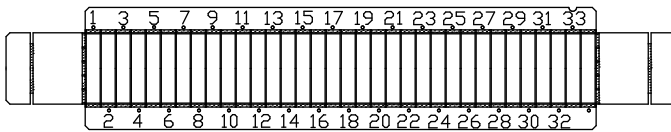

ONETOUCH GRIDCUTTERS

CHOOSE FROM NINE CONFIGURATIONS

Actual size GridCutters below – trim out to see what size suits you!
Custom configuration available.

Blades (1.0mm x 5.0mm) CAT# MEE1-5-50
Excises 50 bands
Mount & Pick, CAT# MEF50-5

Blades (2.0mm x 7.0mm) CAT# MEE2-7-25
Excises 25 bands
Mount & Pick, CAT# MEF50-7

Blades, (2.0mm x 9.0mm) CAT# MEE2-9-34
Excises 34 bands
Mount & Pick, CAT# MEF67-9

Blades (1.5mm x 5.0mm) CAT# MEE1.5-5-48
Excises 48 bands
Mount & Pick, CAT# MEF72-5

Blades (1.0mm x 10.0mm) CAT# MEE1-10-26
Excises 26 bands
Mount & Pick, CAT# MEF26-10

Blades (1.0mm x 3.5mm) CAT# MEE1-3.5-26
Excises 26 bands
Mount & Pick, CAT# MEF26-3.5

Blades (1.3mm x 1.3mm) CAT# MEE1.3-1.3-36
Excises 36 bands
Mount & Pick, CAT# MEF8-8

Blades (1.0mm x 1.0mm) CAT# MEE1-1-64
Excises 64 bands
Mount & Pick, CAT# MEF8-8

Blades (2.0mm x 2.0mm) CAT# MEE2-2-16
Excises 16 bands
Mount & Pick, CAT# MEF8-8