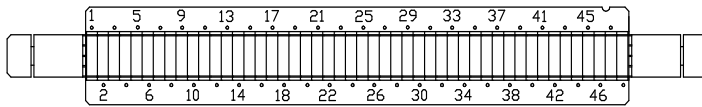

ONETOUCH GRIDCUTTERS

CHOOSE FROM NINE CONFIGURATIONS

Actual size GridCutters below – trim out to see what size suits you!
Custom configuration available.

Blades (1.0mm x 5.0mm) CAT# MEE1-5-50
Excises 50 bands
Mount & Pick, CAT# MEF50-5

Blades (2.0mm x 7.0mm) CAT# MEE2-7-25
Excises 25 bands
Mount & Pick, CAT# MEF50-7

Blades, (2.0mm x 9.0mm) CAT# MEE2-9-34
Excises 34 bands
Mount & Pick, CAT# MEF67-9

Blades (1.5mm x 5.0mm) CAT# MEE1.5-5-48
Excises 48 bands
Mount & Pick, CAT# MEF72-5

Blades (1.0mm x 10.0mm) CAT# MEE1-10-26
Excises 26 bands
Mount & Pick, CAT# MEF26-10

Blades (1.0mm x 3.5mm) CAT# MEE1-3.5-26
Excises 26 bands
Mount & Pick, CAT# MEF26-3.5

Blades (1.3mm x 1.3mm) CAT# MEE1.3-1.3-36
Excises 36 bands
Mount & Pick, CAT# MEF8-8

Blades (1.0mm x 1.0mm) CAT# MEE1-1-64
Excises 64 bands
Mount & Pick, CAT# MEF8-8

Blades (2.0mm x 2.0mm) CAT# MEE2-2-16
Excises 16 bands
Mount & Pick, CAT# MEF8-8