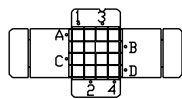

Blades (2.0mm x 7.0mm) CAT# MEE2-7-25
Excises 25 bands
Mount & Pick, CAT# MEF50-7

Blades, (2.0mm x 9.0mm) CAT# MEE2-9-34
Excises 34 bands
Mount & Pick, CAT# MEF67-9

Blades (1.5mm x 5.0mm) CAT# MEE1.5-5-48
Excises 48 bands
Mount & Pick, CAT# MEF72-5

Blades (1.0mm x 10.0mm) CAT# MEE1-10-26
Excises 26 bands
Mount & Pick, CAT# MEF26-10

Blades (1.0mm x 3.5mm) CAT# MEE1-3.5-26
Excises 26 bands
Mount & Pick, CAT# MEF26-3.5

Blades (1.3mm x 1.3mm) CAT# MEE1.3-1.3-36
Excises 36 bands
Mount & Pick, CAT# MEF8-8

Blades (1.0mm x 1.0mm) CAT# MEE1-1-64
Excises 64 bands
Mount & Pick, CAT# MEF8-8

Blades (2.0mm x 2.0mm) CAT# MEE2-2-16
Excises 16 bands
Mount & Pick, CAT# MEF8-8