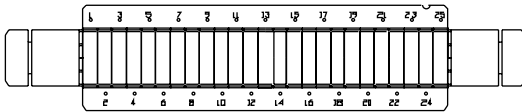

ONETOUCH GRIDCUTTERS

CHOOSE FROM NINE CONFIGURATIONS

Actual size GridCutters below – trim out to see what size suits you!
Custom configuration available.

Blades (1.0mm x 5.0mm) CAT# MEE1-5-50
Excises 50 bands
Mount & Pick, CAT# MEF50-5

Blades (2.0mm x 7.0mm) CAT# MEE2-7-25
Excises 25 bands
Mount & Pick, CAT# MEF50-7

Blades, (2.0mm x 9.0mm) CAT# MEE2-9-34
Excises 34 bands
Mount & Pick, CAT# MEF67-9

Blades (1.5mm x 5.0mm) CAT# MEE1.5-5-48
Excises 48 bands
Mount & Pick, CAT# MEF72-5

Blades (1.0mm x 10.0mm) CAT# MEE1-10-26
Excises 26 bands
Mount & Pick, CAT# MEF26-10

Blades (1.0mm x 3.5mm) CAT# MEE1-3.5-26
Excises 26 bands
Mount & Pick, CAT# MEF26-3.5

Blades (1.3mm x 1.3mm) CAT# MEE1.3-1.3-36
Excises 36 bands
Mount & Pick, CAT# MEF8-8

Blades (1.0mm x 1.0mm) CAT# MEE1-1-64
Excises 64 bands
Mount & Pick, CAT# MEF8-8

Blades (2.0mm x 2.0mm) CAT# MEE2-2-16
Excises 16 bands
Mount & Pick, CAT# MEF8-8