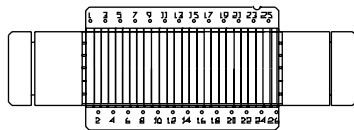

ONETOUCH GRIDCUTTERS

CHOOSE FROM NINE CONFIGURATIONS

Actual size GridCutters below – trim out to see what size suits you!
Custom configuration available.

Blades (1.0mm x 5.0mm) CAT# MEE1-5-50
Excises 50 bands
Mount & Pick, CAT# MEF50-5

Blades (2.0mm x 7.0mm) CAT# MEE2-7-25
Excises 25 bands
Mount & Pick, CAT# MEF50-7

Blades, (2.0mm x 9.0mm) CAT# MEE2-9-34
Excises 34 bands
Mount & Pick, CAT# MEF67-9

Blades (1.5mm x 5.0mm) CAT# MEE1.5-5-48
Excises 48 bands
Mount & Pick, CAT# MEF72-5

Blades (1.0mm x 10.0mm) CAT# MEE1-10-26
Excises 26 bands
Mount & Pick, CAT# MEF26-10

Blades (1.0mm x 3.5mm) CAT# MEE1-3.5-26
Excises 26 bands
Mount & Pick, CAT# MEF26-3.5

Blades (1.3mm x 1.3mm) CAT# MEE1.3-1.3-36
Excises 36 bands
Mount & Pick, CAT# MEF8-8

Blades (1.0mm x 1.0mm) CAT# MEE1-1-64
Excises 64 bands
Mount & Pick, CAT# MEF8-8

Blades (2.0mm x 2.0mm) CAT# MEE2-2-16
Excises 16 bands
Mount & Pick, CAT# MEF8-8